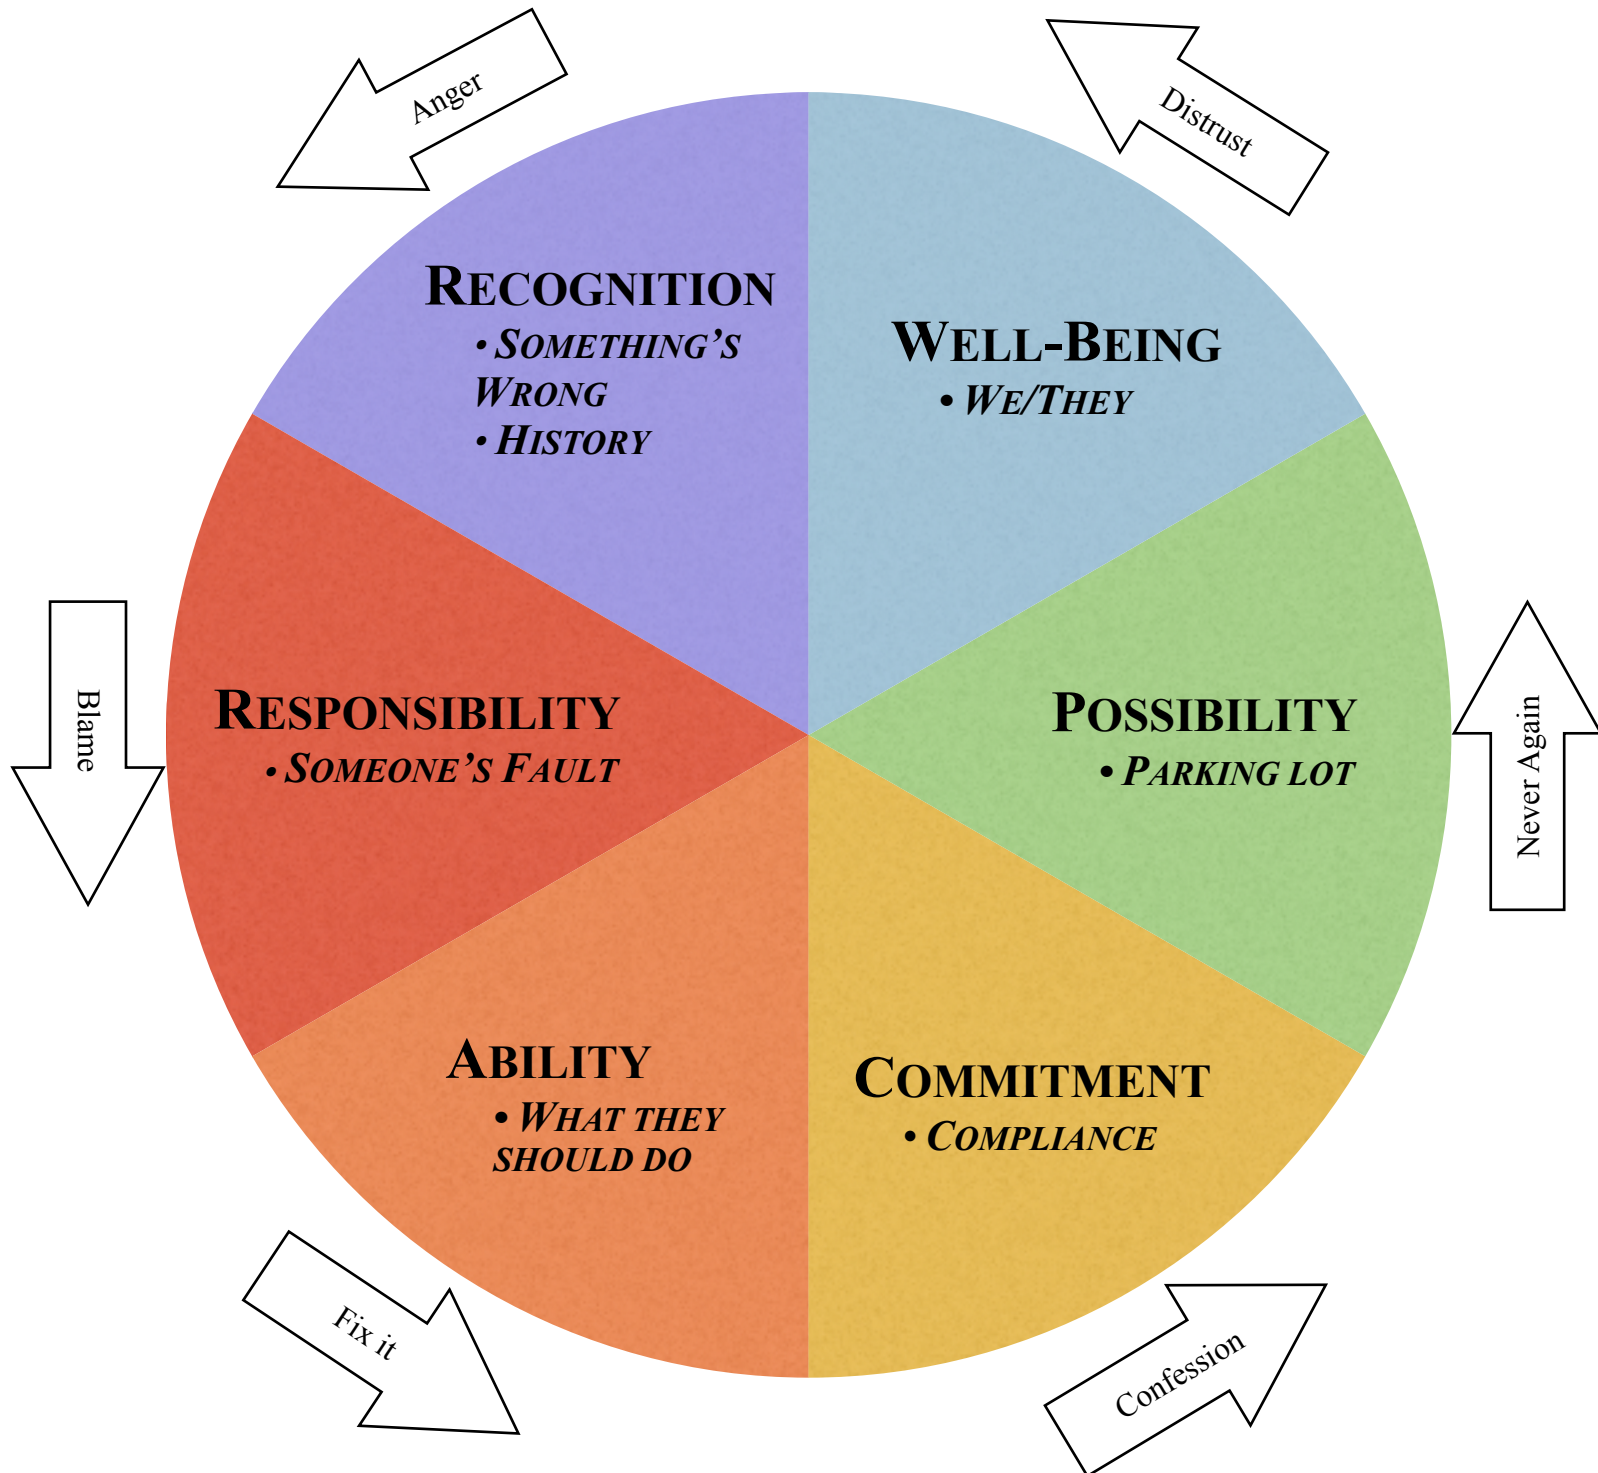

# *Backwards Conversations*

*Growing Edge Facilitation, 2011*

*Adapted by Full Spectrum Coaching & Consulting LLC, Developed by Productive Design, Inc. and William Stockton, PhD*